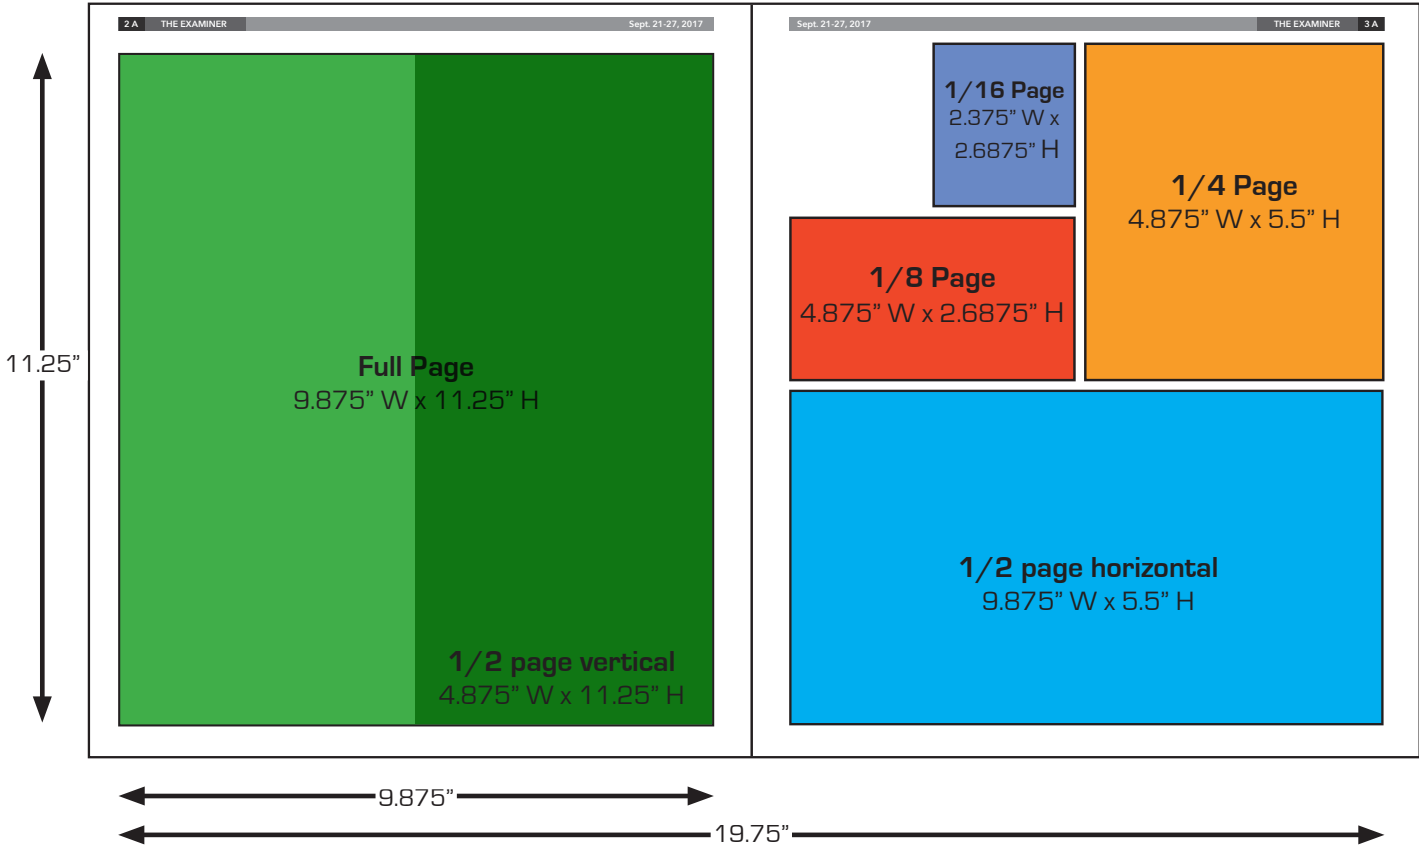

THE EXAMINER

ADVERTISING SPACE & RATES

2020

THE INDEPENDENT VOICE OF SOUTHEAST TEXAS

Rates are priced per weekly ad. Column inch space & rates available upon request.

| | 1/16 | 1/8 | 1/4 | 1/2 Vertical | 1/2 Horizontal | Full Page |
|----------------------|-----------|-----------|-----------|--------------|----------------|------------|
| MAIN | | | | | | |
| National | \$ 100.00 | \$ 200.00 | \$ 415.00 | \$ 660.00 | \$ 650.00 | \$1,180.00 |
| Open | \$ 80.00 | \$ 160.00 | \$ 330.00 | \$ 550.00 | \$ 540.00 | \$ 990.00 |
| 13 weeks | \$ 75.00 | \$ 150.00 | \$ 300.00 | \$ 490.00 | \$ 480.00 | \$ 875.00 |
| 26 weeks | \$ 65.00 | \$ 135.00 | \$ 275.00 | \$ 450.00 | \$ 440.00 | \$ 785.00 |
| 52 weeks | \$ 60.00 | \$ 115.00 | \$ 240.00 | \$ 400.00 | \$ 400.00 | \$ 700.00 |
| ENTERTAINMENT | | | | | | |
| National | \$ 110.00 | \$ 220.00 | \$ 450.00 | \$ 750.00 | \$ 740.00 | \$1,350.00 |
| Open | \$ 90.00 | \$ 180.00 | \$ 365.00 | \$ 620.00 | \$ 605.00 | \$1,125.00 |
| 13 weeks | \$ 80.00 | \$ 165.00 | \$ 340.00 | \$ 560.00 | \$ 550.00 | \$1,015.00 |
| 26 weeks | \$ 75.00 | \$ 150.00 | \$ 315.00 | \$ 520.00 | \$ 510.00 | \$ 925.00 |
| 52 weeks | \$ 65.00 | \$ 135.00 | \$ 275.00 | \$ 475.00 | \$ 465.00 | \$ 840.00 |

ENTERTAINMENT COVER

Dimensions for artwork: 9.875"W x 9.5"H

LIVING COVER

Dimensions for artwork: 9.875"W x 8"H

ELECTRONIC MEDIA

PDF and jpeg files in CMYK color mode are preferred. All files should be 300 dpi.

Web advertising should be in jpeg format at 72 dpi, in RGB color mode and sized to 728 pixels x 90 pixels(Banner) OR 300px x 250px(Side Bar).

DEADLINES

LIVING

3 pm Monday prior to publication

ENTERTAINMENT